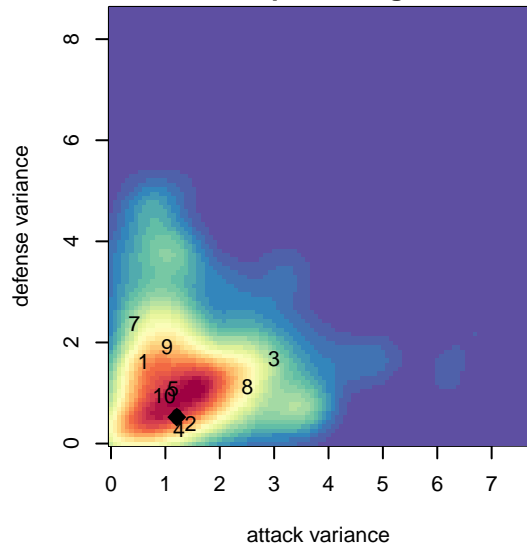

Sereno Southeast Chelsea White B99

, AZ
 B99 total strength=1823
 attack=27.43 defense=43.69

alt names used:
 SERENO SOUTHEAST 99 BOYS CHELSEA V
 SERENO SOUTHEAST 99 BOYS CHELSEA V

Venues played:
 2016 Surf Cup Black U19
 2016 FWRL Desert 1999 U18
 2016 LV Thanksgiving Classic Desert Premier I
 2016 NV Players Showcase U-19 Vdara U19

Sereno Southeast Chelsea White B99
 Dots are actual minus expected GF (blue circles) and GA (red triangles).
 Blue line is smoothed change in attack strength. Red is smoothed change in defense strength.

**attack and defense variance (black dot)
relative to other teams
and top 10 in region**

**attack and defense rating
relative to others at age
and all opponents in last 13 months**

**attack and defense rating
relative to others at age
and all opponents in last 13 months**

Performance relative to 13 month average

Performance relative to 13 month average

Distribution of opponents
 Red = Lose zone, Blue = Win zone, Green = Even
 Black line separates win/lose zones

lot. A=Neither has attack advantage, B=Opponent has both attack and defense advantage, C=Opponent has both attack and defense disadvantage, D=Both have